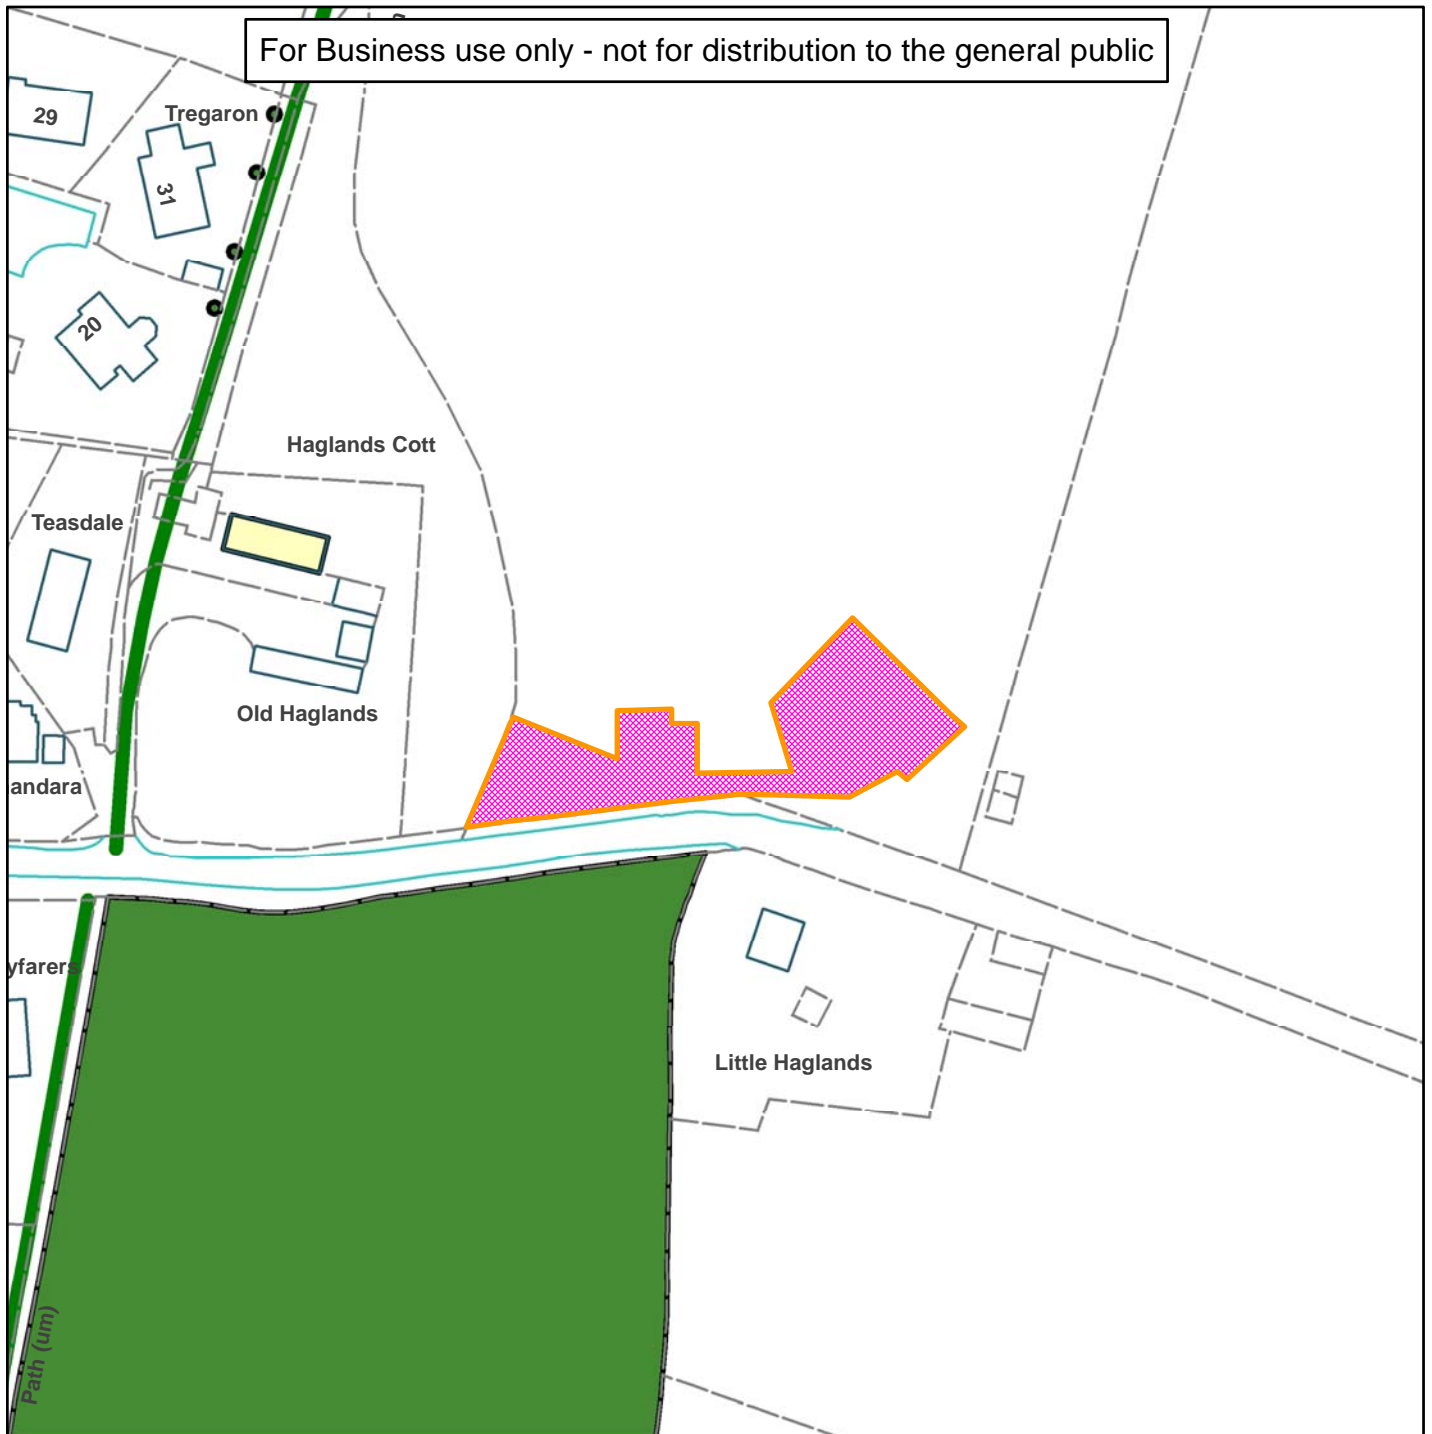

DC/17/1452

Horsham
District
Council

Moralee Farm, Haglands Lane

For Business use only - not for distribution to the general public

Scale: 1:1,250

Reproduced from the Ordnance Survey map with permission of the Controller of Her Majesty's Stationery Office © Crown Copyright 2012.

Unauthorised reproduction infringes Crown Copyright and may lead to prosecution or civil proceedings.

| | |
|--------------|--------------------------|
| Organisation | Horsham District Council |
| Department | |
| Comments | |
| Date | 07/09/2017 |
| MSA Number | 100023865 |